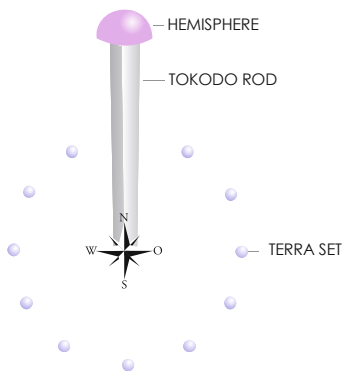

POWER PLACE SET TOKODO

The **POWER PLACE SET TOKODO** is used to energize places or terrain and for earth healing in the case of persistent, energetic stress.

TERRA SET

Used to acupuncture the earth and create a harmonious energy field. Bury 12 spheres in an exact circle with a diameter of approx. 2 m to a depth of approx. 20 cm (approx. 80 cm for arable land).

TOKODO ROD

For earth healing of persistent, energetic stress.

Bury in the center of the circle at a depth of approx. 80 cm.

HEMISPHERE LILAC

Brings harmony, peace and contemplation to the corresponding area. Place on the TOKODO ROD and then fill all the holes with soil again.

TECHNICAL DETAILS

Material: Glass

Size: various